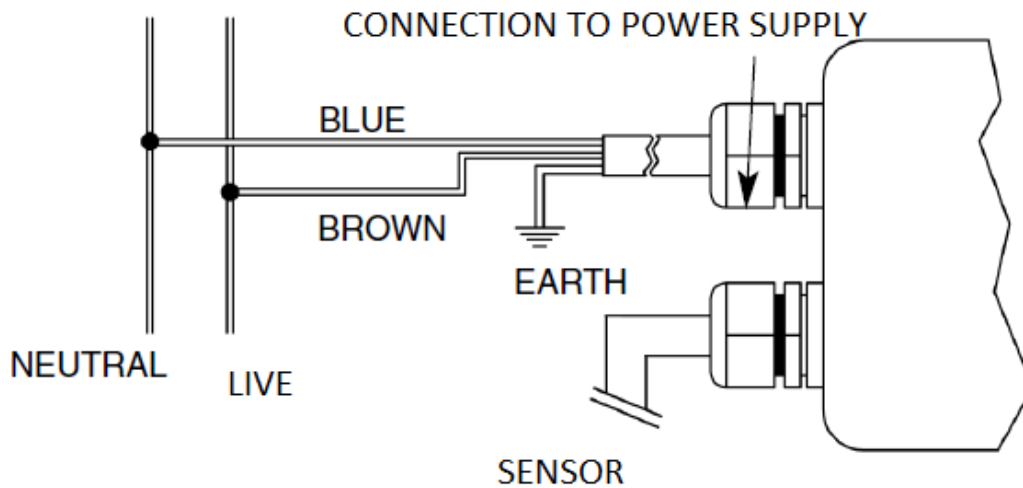

**DIAMANT Clima Electric Actuator with ISO 5211 Multi-flange Mounting**

**STANDARD SPECIFICATION:**

- **Power Supply (110V Version on Request)**  
230V—24V AC
- **Input Power**  
7 VA (230V 50 Hz)  
7.5 VA (24V 50 Hz)
- **Standard Operating time (90° Rotation)**  
35 sec (11Nm)
- **Degree of Protection**  
IP 65
- **Operational room temperature (Lower Temperatures on Request)**  
-10°C to +50°C
- **Adjustment Range**  
-15°C to +85°C
- **ISO 5211 Connection**  
FO3—FO5

**DIAMANT Clima Electric Actuator with ISO 5211 Multi-flange Mounting**

**DIAMANT Clima ISO 5211 Mount**

**Wiring Diagram**

**ON/OFF Actuator with Built in Temperature Sensor**

Dimensions in mm unless otherwise stated.