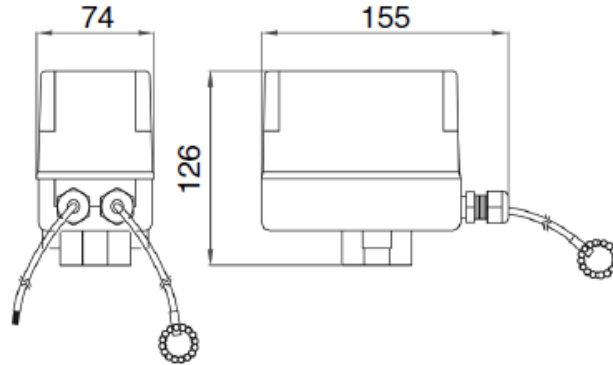

**DIAMANT Clima Electric Actuator with ISO 5211 Multi-flange Mounting**

**STANDARD SPECIFICATION:**

- **Power Supply (110V Version on Request)**  
230V—24V AC
- **Input Power**  
7 VA (230V 50 Hz)  
7.5 VA (24V 50 Hz)
- **Standard Operating time (90° Rotation)**  
35 sec (11Nm)
- **Degree of Protection**  
IP 65
- **Operational room temperature (Lower Temperatures on Request)**  
-10°C to +50°C
- **Adjustment Range**  
-15°C to +85°C
- **ISO 5211 Connection**  
FO3—FO5

**DIAMANT Clima Electric Actuator with ISO 5211 Multi-flange Mounting**

**DIAMANT Clima ISO 5211 Mount**

**Wiring Diagram**

**ON/OFF Actuator with Built in Temperature Sensor**

Dimensions in mm unless otherwise stated.